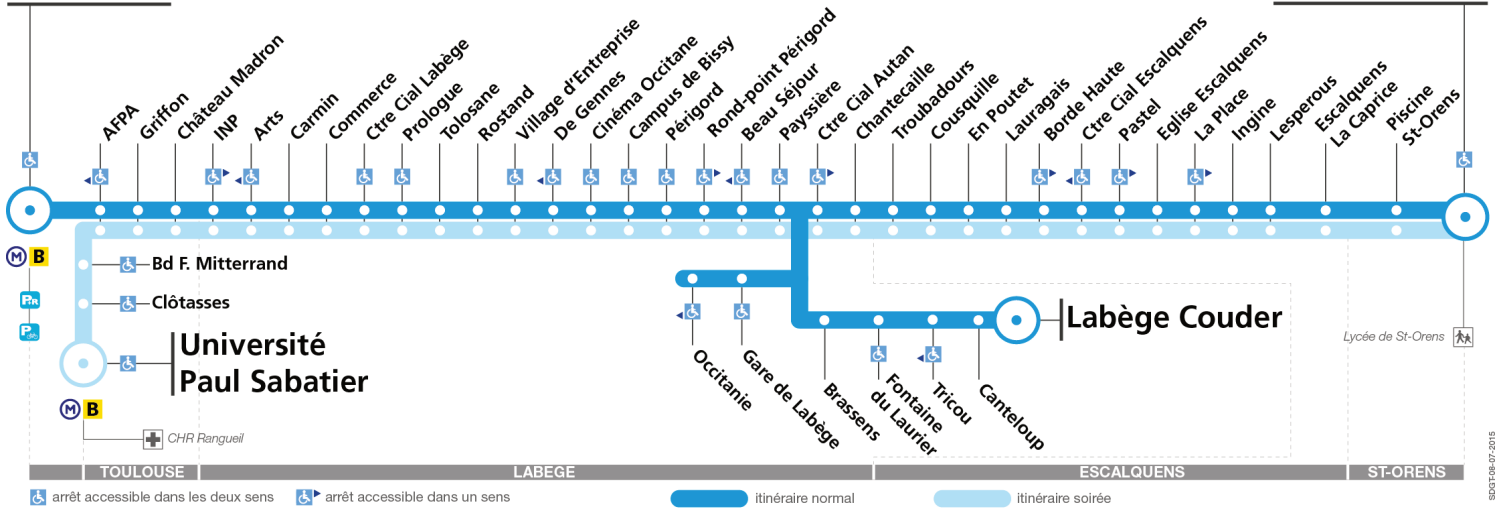

79

Direction Labège Couder ou St-Orens Lycée

du 31 août 2015
au 3 juillet 2016

Ramonville

St-Orens Lycée

Lundi à vendredi